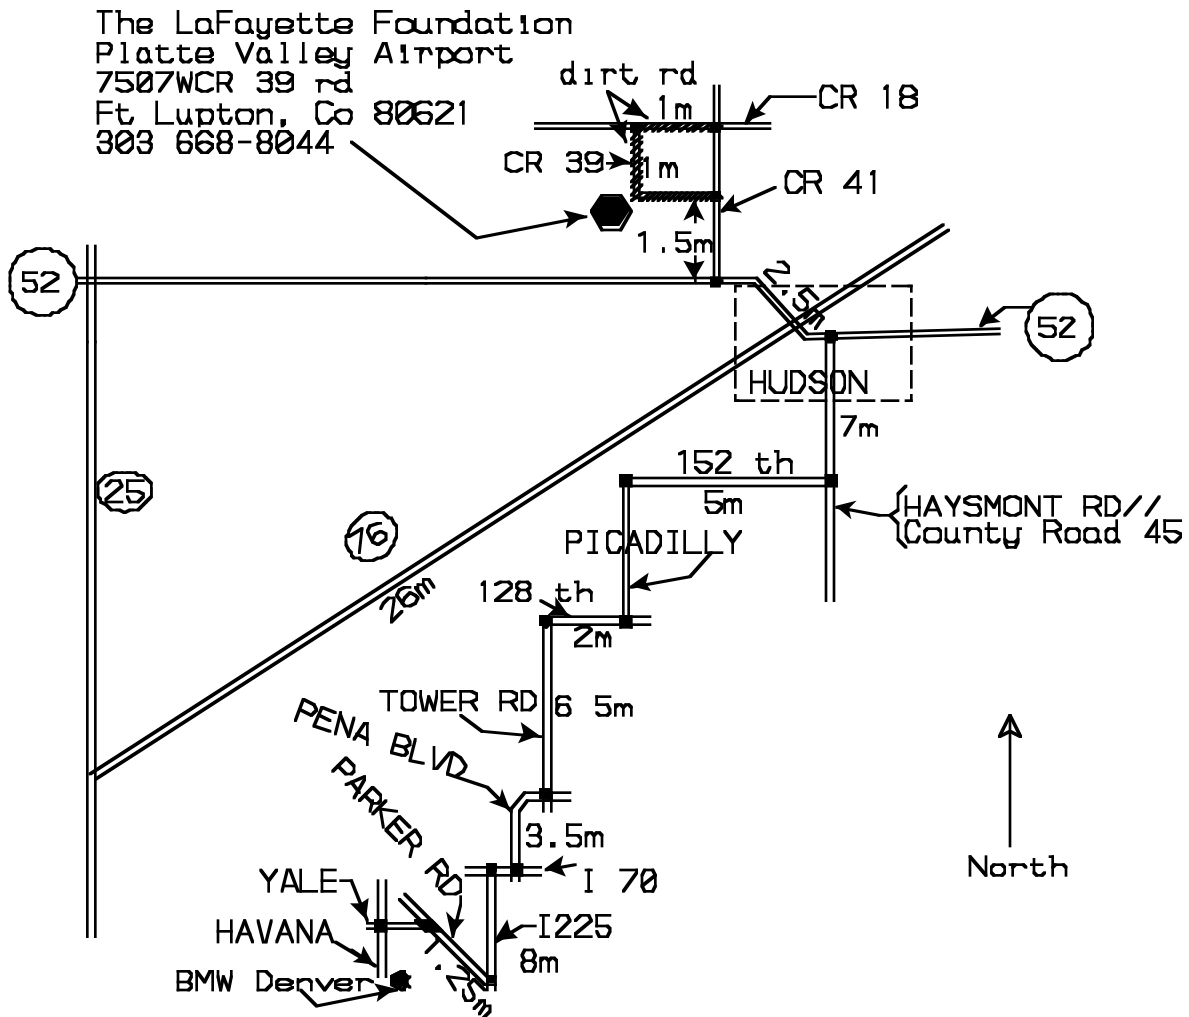

RMBRC Ride

Date: May 17th, 2008
Start: BMW Denver at 10 AM
Destination: The LaFayette Foundation
 Platte Valley Airport
Cost: \$5 per person for lunch

*** World War I Aircraft & Antique Aircraft ***
 Flying Demonstrations

CONTACT: Wayne Sheffield
Phone: 303-795-3623
e-mail: rides@rmbrc.org